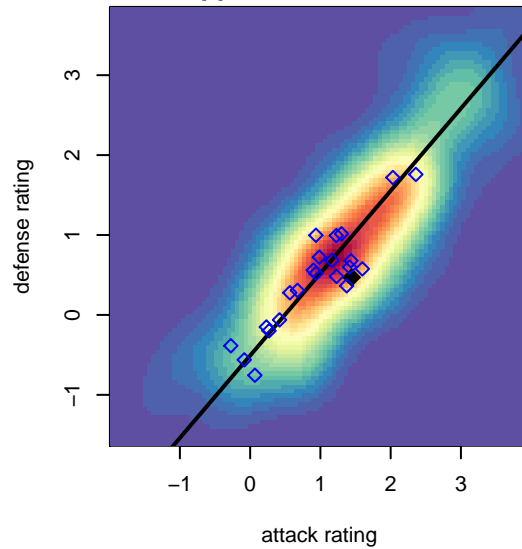

# Westside Timbers Mundial B00

Westside Timbers  
 Beaverton, OR  
 B00 total strength=1077  
 attack=4.24 defense=1.6  
 fall league = PTT-B B00 Timbers Div 1  
 spr league = Spr OYS B00 Div 2

alt names used:  
 WT B00 Mundial  
 WST Mundial B00  
 Westside Timbers Mundial B00  
 Westside Timbers B00 Mundial  
 Westside Timbers B00 Mundial  
 Westside Timbers B00 Mundial

Venues played:  
 2014 Cascadia Challenge BU14  
 2014 Beaverton Cup BU14 Silver  
 2014 Chinook Cup Silver U14  
 2014 PTT-B B00 Timbers Div 1  
 2014 OYS Presidents Cup B00  
 2014 Spr OYS B00 Division 2

**Westside Timbers Mundial B00**  
 Dots are actual minus expected GF (blue circles) and GA (red triangles).  
 Blue line is smoothed change in attack strength. Red is smoothed change in defense strength.

**attack and defense variance (black dot)  
relative to other teams  
and top 10 in region**

**attack and defense rating  
relative to others at age  
and all opponents in last 13 months**

**Performance relative to 13 month average**