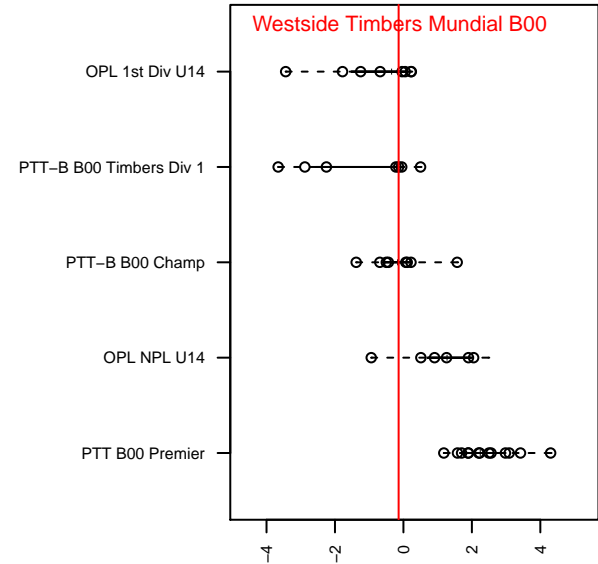

# Westside Timbers Mundial B00

Westside Timbers  
 Beaverton, OR  
 B00 total strength=1077  
 attack=4.24 defense=1.6  
 fall league = PTT-B B00 Timbers Div 1  
 spr league = Spr OYS B00 Div 2

alt names used:  
 WT B00 Mundial  
 WST Mundial B00  
 Westside Timbers Mundial B00  
 Westside Timbers B00 Mundial  
 Westside Timbers B00 Mundial  
 Westside Timbers B00 Mundial

Venues played:  
 2014 Cascadia Challenge BU14  
 2014 Beaverton Cup BU14 Silver  
 2014 Chinook Cup Silver U14  
 2014 PTT-B B00 Timbers Div 1  
 2014 OYS Presidents Cup B00  
 2014 Spr OYS B00 Division 2

**Westside Timbers Mundial B00**  
 Dots are actual minus expected GF (blue circles) and GA (red triangles).  
 Blue line is smoothed change in attack strength. Red is smoothed change in defense strength.

**attack and defense variance (black dot)  
relative to other teams  
and top 10 in region**

**attack and defense rating  
relative to others at age  
and all opponents in last 13 months**

**Performance relative to 13 month average**