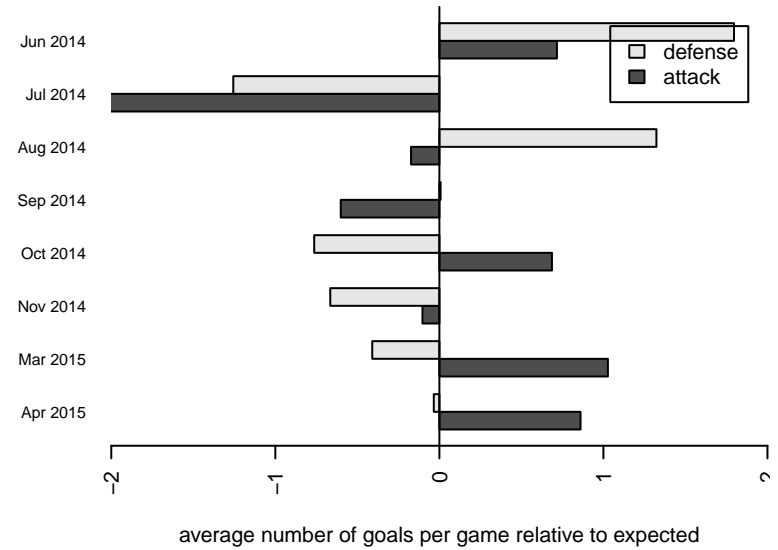

Performance relative to 13 month average