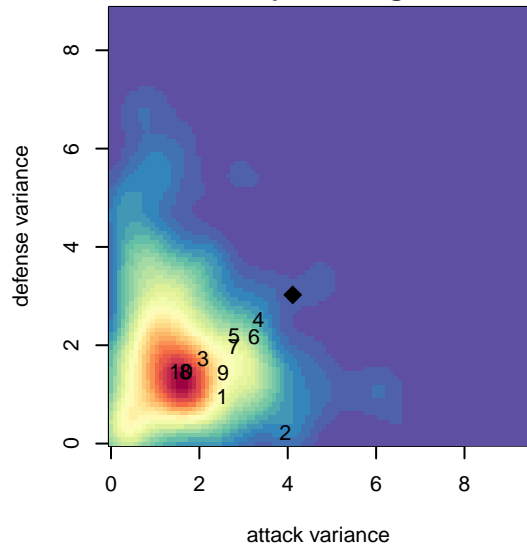

**attack and defense variance (black dot)
relative to other teams
and top 10 in region**