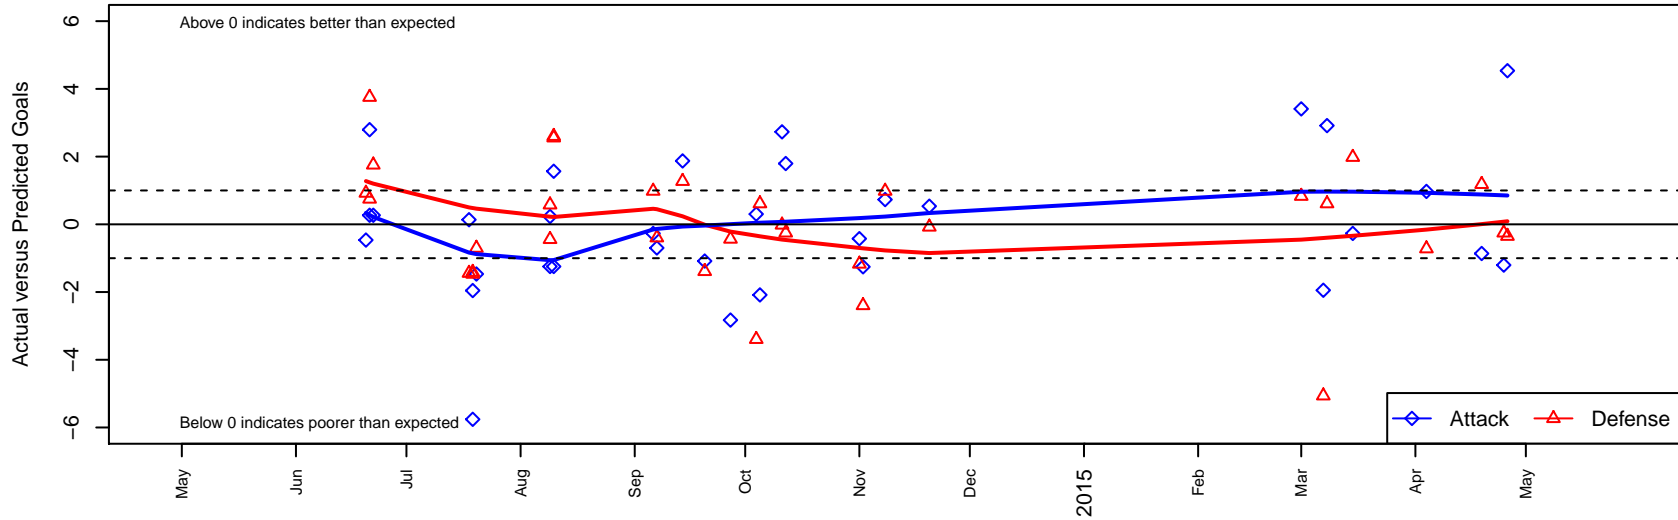

# Westside Timbers Mundial B00

Westside Timbers  
 Beaverton, OR  
 B00 total strength=1077  
 attack=4.24 defense=1.6  
 fall league = PTT-B B00 Timbers Div 1  
 spr league = Spr OYS B00 Div 2

alt names used:  
 WT B00 Mundial  
 WST Mundial B00  
 Westside Timbers Mundial B00  
 Westside Timbers B00 Mundial  
 Westside Timbers B00 Mundial  
 Westside Timbers B00 Mundial

Venues played:  
 2014 Cascadia Challenge BU14  
 2014 Beaverton Cup BU14 Silver  
 2014 Chinook Cup Silver U14  
 2014 PTT-B B00 Timbers Div 1  
 2014 OYS Presidents Cup B00  
 2014 Spr OYS B00 Division 2

**Westside Timbers Mundial B00**  
 Dots are actual minus expected GF (blue circles) and GA (red triangles).  
 Blue line is smoothed change in attack strength. Red is smoothed change in defense strength.

**attack and defense variance (black dot)  
relative to other teams  
and top 10 in region**

**attack and defense rating  
relative to others at age  
and all opponents in last 13 months**

**Performance relative to 13 month average**