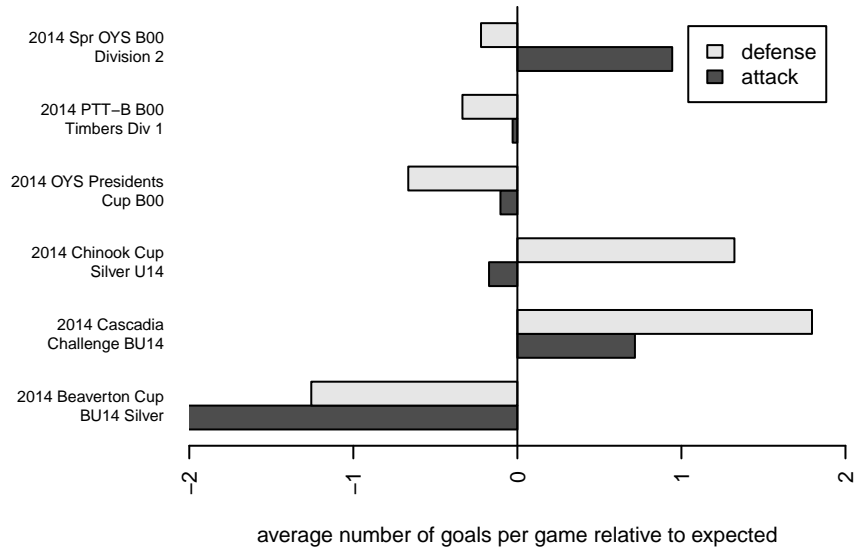

# Westside Timbers Mundial B00

Westside Timbers  
 Beaverton, OR  
 B00 total strength=1077  
 attack=4.24 defense=1.6  
 fall league = PTT-B B00 Timbers Div 1  
 spr league = Spr OYS B00 Div 2

alt names used:  
 WT B00 Mundial  
 WST Mundial B00  
 Westside Timbers Mundial B00  
 Westside Timbers B00 Mundial  
 Westside Timbers B00 Mundial  
 Westside Timbers B00 Mundial

Venues played:  
 2014 Cascadia Challenge BU14  
 2014 Beaverton Cup BU14 Silver  
 2014 Chinook Cup Silver U14  
 2014 PTT-B B00 Timbers Div 1  
 2014 OYS Presidents Cup B00  
 2014 Spr OYS B00 Division 2

**Westside Timbers Mundial B00**  
 Dots are actual minus expected GF (blue circles) and GA (red triangles).  
 Blue line is smoothed change in attack strength. Red is smoothed change in defense strength.

**attack and defense variance (black dot)  
relative to other teams  
and top 10 in region**

**attack and defense rating  
relative to others at age  
and all opponents in last 13 months**

**Performance relative to 13 month average**